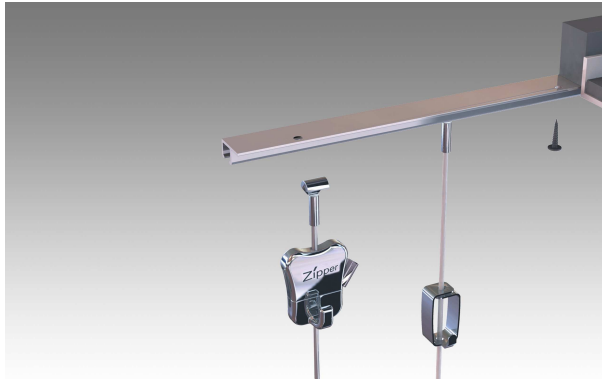

Eliminate holes in walls forever! Display, change, add, remove or re-position artwork instantly and effortlessly! The U Rail system is designed to be virtually invisible. It installs onto ceilings quickly and easily.

U Rail : System Overview

The U Rail track is pre-drilled with #2 holes spaced at 10 cm (approximately 4") and is intended specifically for ceiling installation. The track is not self-supporting and must be installed onto a solid structural backing. The U Rail track is particularly well suited to installations in recessed ceiling areas. Track sections can be joined end to end for continuous runs of any length.

Cables are supplied with Cobra® end fittings & simply rotate into or out of the track at any position. Cables slide in the track for horizontal adjustment. Hangers slide on the cables for vertical adjustment & lock into position when finger pressure is released. For maximum stability

2 hanging cables per frame are recommended (1 per top corner).

U Rail Track Specifications and Details

- **Tracks sections are aluminum, 200 cm (approx. 78.75") long.**
 - **White and Black track is powder coated aluminum.**
 - **Grey is clear anodized aluminum.**
- **Track rated load capacity is 14 lb./linear foot (90 Lb./section).**
- **Cables are 2mm. in diameter. Clear Perlon (nylon) or braided steel.**
 - **Cable ratings >Clear Perlon 33 lb./cable. Braided steel 45 lb./cable.**
- **Hanger ratings > Smart Spring® @ 9 lb./hanger. Zipper® @ 22 lb./hanger.**