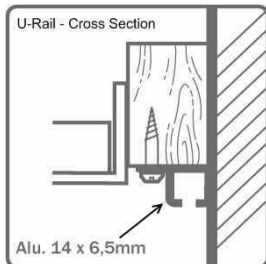

U Rail : System Overview

The U Rail track is pre-drilled with #2 holes spaced at 10 cm (approximately 4") and is intended specifically for ceiling installation. The track is not self-supporting and must be installed onto a solid structural backing. The U Rail track is particularly well suited to installations in recessed ceiling areas. Track sections can be joined end to end for continuous runs of any length.

Cables are supplied with Cobra® end fittings & simply rotate into or out of the track at any position. Cables slide in the track for horizontal adjustment. Hangers slide on the cables for vertical adjustment & lock into position when finger pressure is released. For maximum stability

2 hanging cables per frame are recommended (1 per top corner).

U Rail Track Specifications and Details

- **Tracks sections are aluminum, 200 cm (approx. 78.75") long.**
 - **White and Black track is powder coated aluminum.**
 - **Grey is clear anodized aluminum.**
- **Track rated load capacity is 14 lb./linear foot (90 Lb./section).**
- **Cables are 2mm. in diameter. Clear Perlon (nylon) or braided steel.**
 - **Cable ratings >Clear Perlon 33 lb./cable. Braided steel 45 lb./cable.**
- **Hanger ratings > Smart Spring® @ 9 lb./hanger. Zipper® @ 22 lb./hanger.**