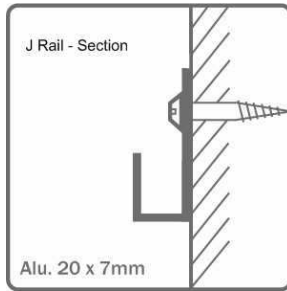

J Rail : System Overview

J Rail track is pre-drilled for #6 screws spaced at 30 cm. (approximately 12"). Track sections can be joined end to end for continuous runs of any length. J Rail accepts both cables and rods which can slide in the track for horizontal adjustment. Hangers slide on the cables/rods for vertical adjustment & lock into position when finger pressure is released. For maximum stability 2 hanging cables/rods per frame are recommended. J Rail track is intended for wall mounting applications and is suitable for frame walls (with screws driven into a backing structure such as a 2x4) or masonry (with supplied anchors).

J Rail Track Specifications and Details

- **Tracks sections are extruded aluminum, 200 cm (approx. 78.75") long.**
- **White track is powder coated. Grey is clear anodized.**
- **Track rated load capacity is 14 lb./linear foot (90 Lb./section).**
- **Cables are 2mm. in diameter. Clear Perlon (nylon) or braided steel.**
 - **Cable ratings >Clear Perlon 33 lb./cable. Braided steel 45 lb./cable.**
- **Steel Rods are 3mm. in diameter or 4x4 mm. square.**
 - **Rod ratings >3mm. 90 lb./rod. 4x4 mm. 45 lb./cable.**
- **Cable Hanger ratings > Smart Spring® 9 lb./hanger. Zipper® 22 lb./hanger.**
- **Rod Hanger ratings > For 3mm. Rod 35 lb./hanger.**