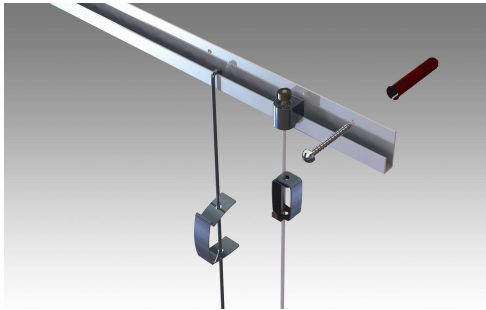

Eliminate holes in walls forever! Display, change, add, remove or re-position artwork instantly and effortlessly! The J Rail system is a classic channel hanging system designed for simplicity and versatility.

J Rail : System Overview

J Rail track is pre-drilled for #6 screws spaced at 30 cm. (approximately 12"). Track sections can be joined end to end for continuous runs of any length. J Rail accepts both cables and rods which can slide in the track for horizontal adjustment. Hangers slide on the cables/rods for vertical adjustment & lock into position when finger pressure is released. For maximum stability 2 hanging cables/rods per frame are recommended. J Rail track is intended for wall mounting applications and is suitable for frame walls (with screws driven into a backing structure such as a 2x4) or masonry (with supplied anchors).

J Rail Track Specifications and Details

- **Tracks sections are extruded aluminum, 200 cm (approx. 78.75") long.**
- **White track is powder coated. Grey is clear anodized.**
- **Track rated load capacity is 14 lb./linear foot (90 Lb./section).**
- **Cables are 2mm. in diameter. Clear Perlon (nylon) or braided steel.**
 - **Cable ratings >Clear Perlon 33 lb./cable. Braided steel 45 lb./cable.**
- **Steel Rods are 3mm. in diameter or 4x4 mm. square.**
 - **Rod ratings >3mm. 90 lb./rod. 4x4 mm. 45 lb./cable.**
- **Cable Hanger ratings > Smart Spring® 9 lb./hanger. Zipper® 22 lb./hanger.**
- **Rod Hanger ratings > For 3mm. Rod 35 lb./hanger.**