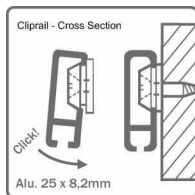

Cliprail : System Overview

Brass buttons are fastened to the wall (typically but not necessarily at the ceiling) with screws, the track then snaps onto the buttons. Cables are supplied with Cobra® end fittings & simply rotate into or out of the track at any position. Track sections can be joined end to end for continuous runs of any length. Corner fittings can be used for 90° inner or outer walls, end caps for stand-alone sections. Cables slide in the track for horizontal adjustment. Hangers slide on the cables for vertical adjustment & lock into position when finger pressure is released. For maximum stability 2 hanging cables per frame are recommended (1 per top corner).

EASY TO INSTALL!

Installation is a snap!

- [1] Install brass mounting clips onto the wall. Screws (included) should be installed into 2x4's on frame walls. Anchors are provided for installation on masonry.
- [2] Track snaps onto brass mounting buttons.
- [3] Cables rotate into track & slide for horizontal adjustment.
- [4] Hangers slide on cables for vertical adjustment.

Cliprail Track Specifications and Details

- **Tracks sections are extruded aluminum, 200 cm (approx. 78.75") long.**
- **White track is powder coated. Grey is clear anodized.**
- **Track rated load capacity is 14 lb./linear foot (90 Lb./section).**
- **Cables are 2mm. in diameter. Clear Perlon (nylon) or braided steel.**
 - **Cable ratings >Clear Perlon 33 lb./cable. Braided steel 45 lb./cable.**
- **Hanger ratings > Smart Spring® @ 9 lb./hanger. Zipper® @ 22 lb./hanger.**