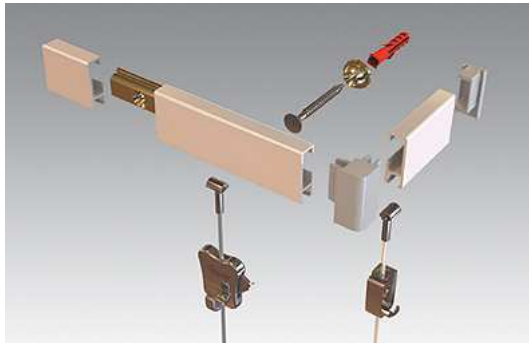

Eliminate holes in walls forever! Display, change, add, remove or re-position artwork instantly and effortlessly! The Cliprail system is designed to be virtually invisible. It installs quickly & easily on practically any flat wall.

Cliprail : System Overview

Brass buttons are fastened to the wall (typically but not necessarily at the ceiling) with screws, the track then snaps onto the buttons. Cables are supplied with Cobra® end fittings & simply rotate into or out of the track at any position. Track sections can be joined end to end for continuous runs of any length. Corner fittings can be used for 90° inner or outer walls, end caps for stand-alone sections. Cables slide in the track for horizontal adjustment. Hangers slide on the cables for vertical adjustment & lock into position when finger pressure is released. For maximum stability 2 hanging cables per frame are recommended (1 per top corner).

EASY TO INSTALL!

Installation is a snap!

- [1] Install brass mounting clips onto the wall. Screws (included) should be installed into 2x4's on frame walls. Anchors are provided for installation on masonry.
- [2] Track snaps onto brass mounting buttons.
- [3] Cables rotate into track & slide for horizontal adjustment.
- [4] Hangers slide on cables for vertical adjustment.

Cliprail Track Specifications and Details

- **Tracks sections are extruded aluminum, 200 cm (approx. 78.75") long.**
- **White track is powder coated. Grey is clear anodized.**
- **Track rated load capacity is 14 lb./linear foot (90 Lb./section).**
- **Cables are 2mm. in diameter. Clear Perlon (nylon) or braided steel.**
 - **Cable ratings >Clear Perlon 33 lb./cable. Braided steel 45 lb./cable.**
- **Hanger ratings > Smart Spring® @ 9 lb./hanger. Zipper® @ 22 lb./hanger.**